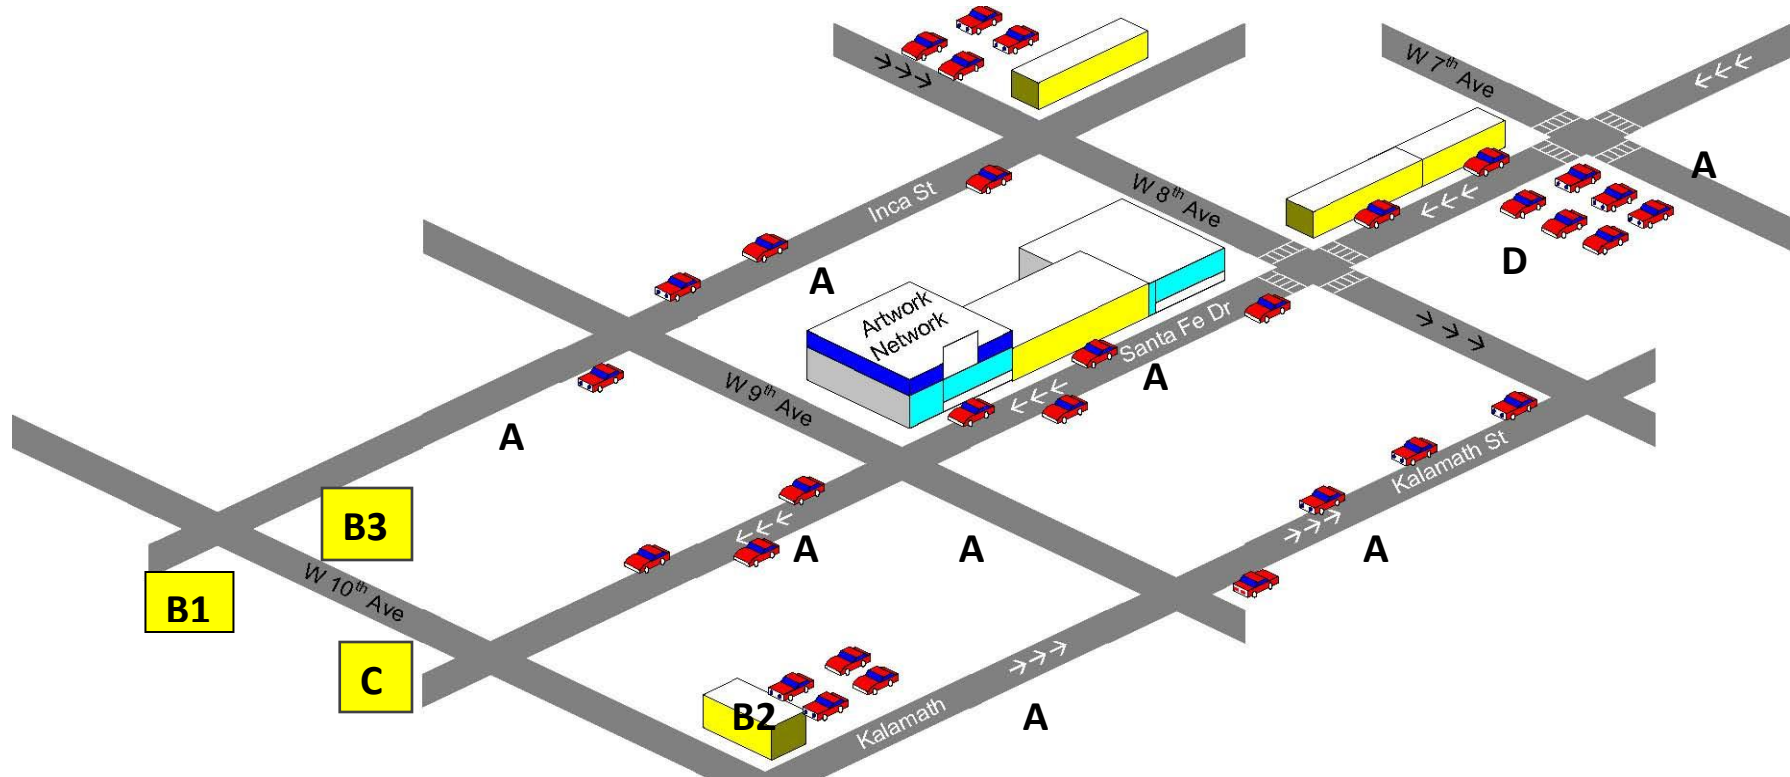

Artwork Network
878 Santa Fe Dr
Denver, CO 80204

Parking Key:

- A. Free Street Parking** – Santa Fe Dr, 9th Ave, Inca St, Kalamath St, 7th Ave
- B. Reserved Free Lots**
 - 1. Team A.T.E., 1039 Inca St – 2 blocks (.2 miles) away
 - 2. International Union of Operating Engineers Local No. 9, 990 Kalamath - 1 block (.1 miles) away
 - 3. Strictly Automotive Inc., 804 West 10th Ave – 2 blocks (.2 miles) away
- C. Reserved \$5 PARKING** - Bud's Muffler & Accessories - 1010 Santa Fe Dr (1 block (.2 miles) away
- D. Public Pay Lot** – 722 Santa Fe - 1 ½ blocks (.2 miles) away